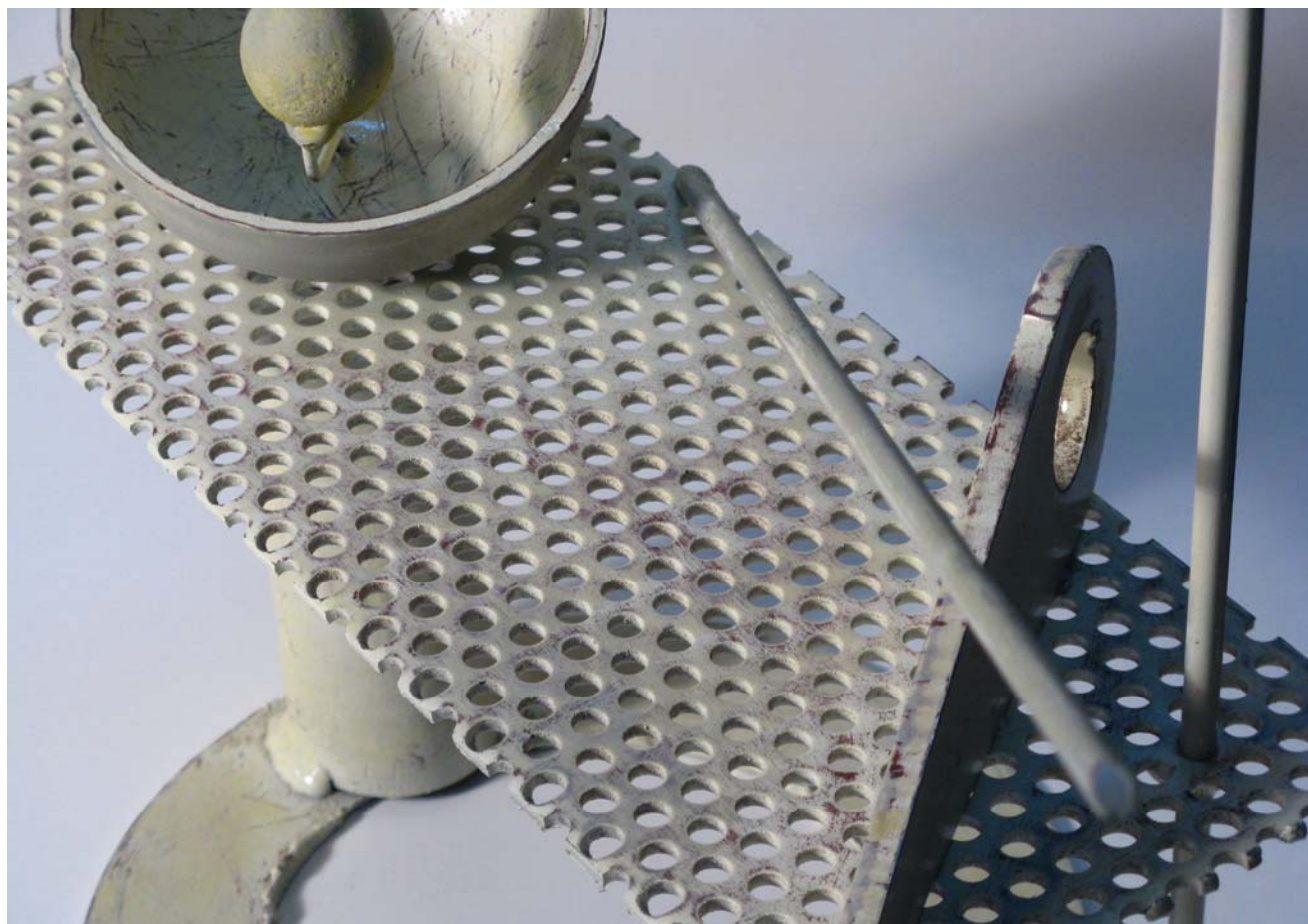

The City of Marquette Arts and Culture Center presents

TRANSLATING SPACE

Artwork from Fern Place Art Space artists

Yvonne LeMire, Emily Lanctot and Linda King Ferguson

Linda King Ferguson is exhibiting oil paintings and drawings from her 'What Birds Fly Through' series. In this series she explores mark making, delineation of negative spaces, textures, and patterns. She accomplishes this through a process of constructing, deconstructing, and re-constructing.

Emily Lanctot is showing a series of photographs that investigate the weight of mundane objects and how these objects enhance and contrive collective memory.

Yvonne LeMire, sculptor, jeweler and certified welder conceives and executes her work compositionally being attentive to the relationship of shape, line, texture and color.